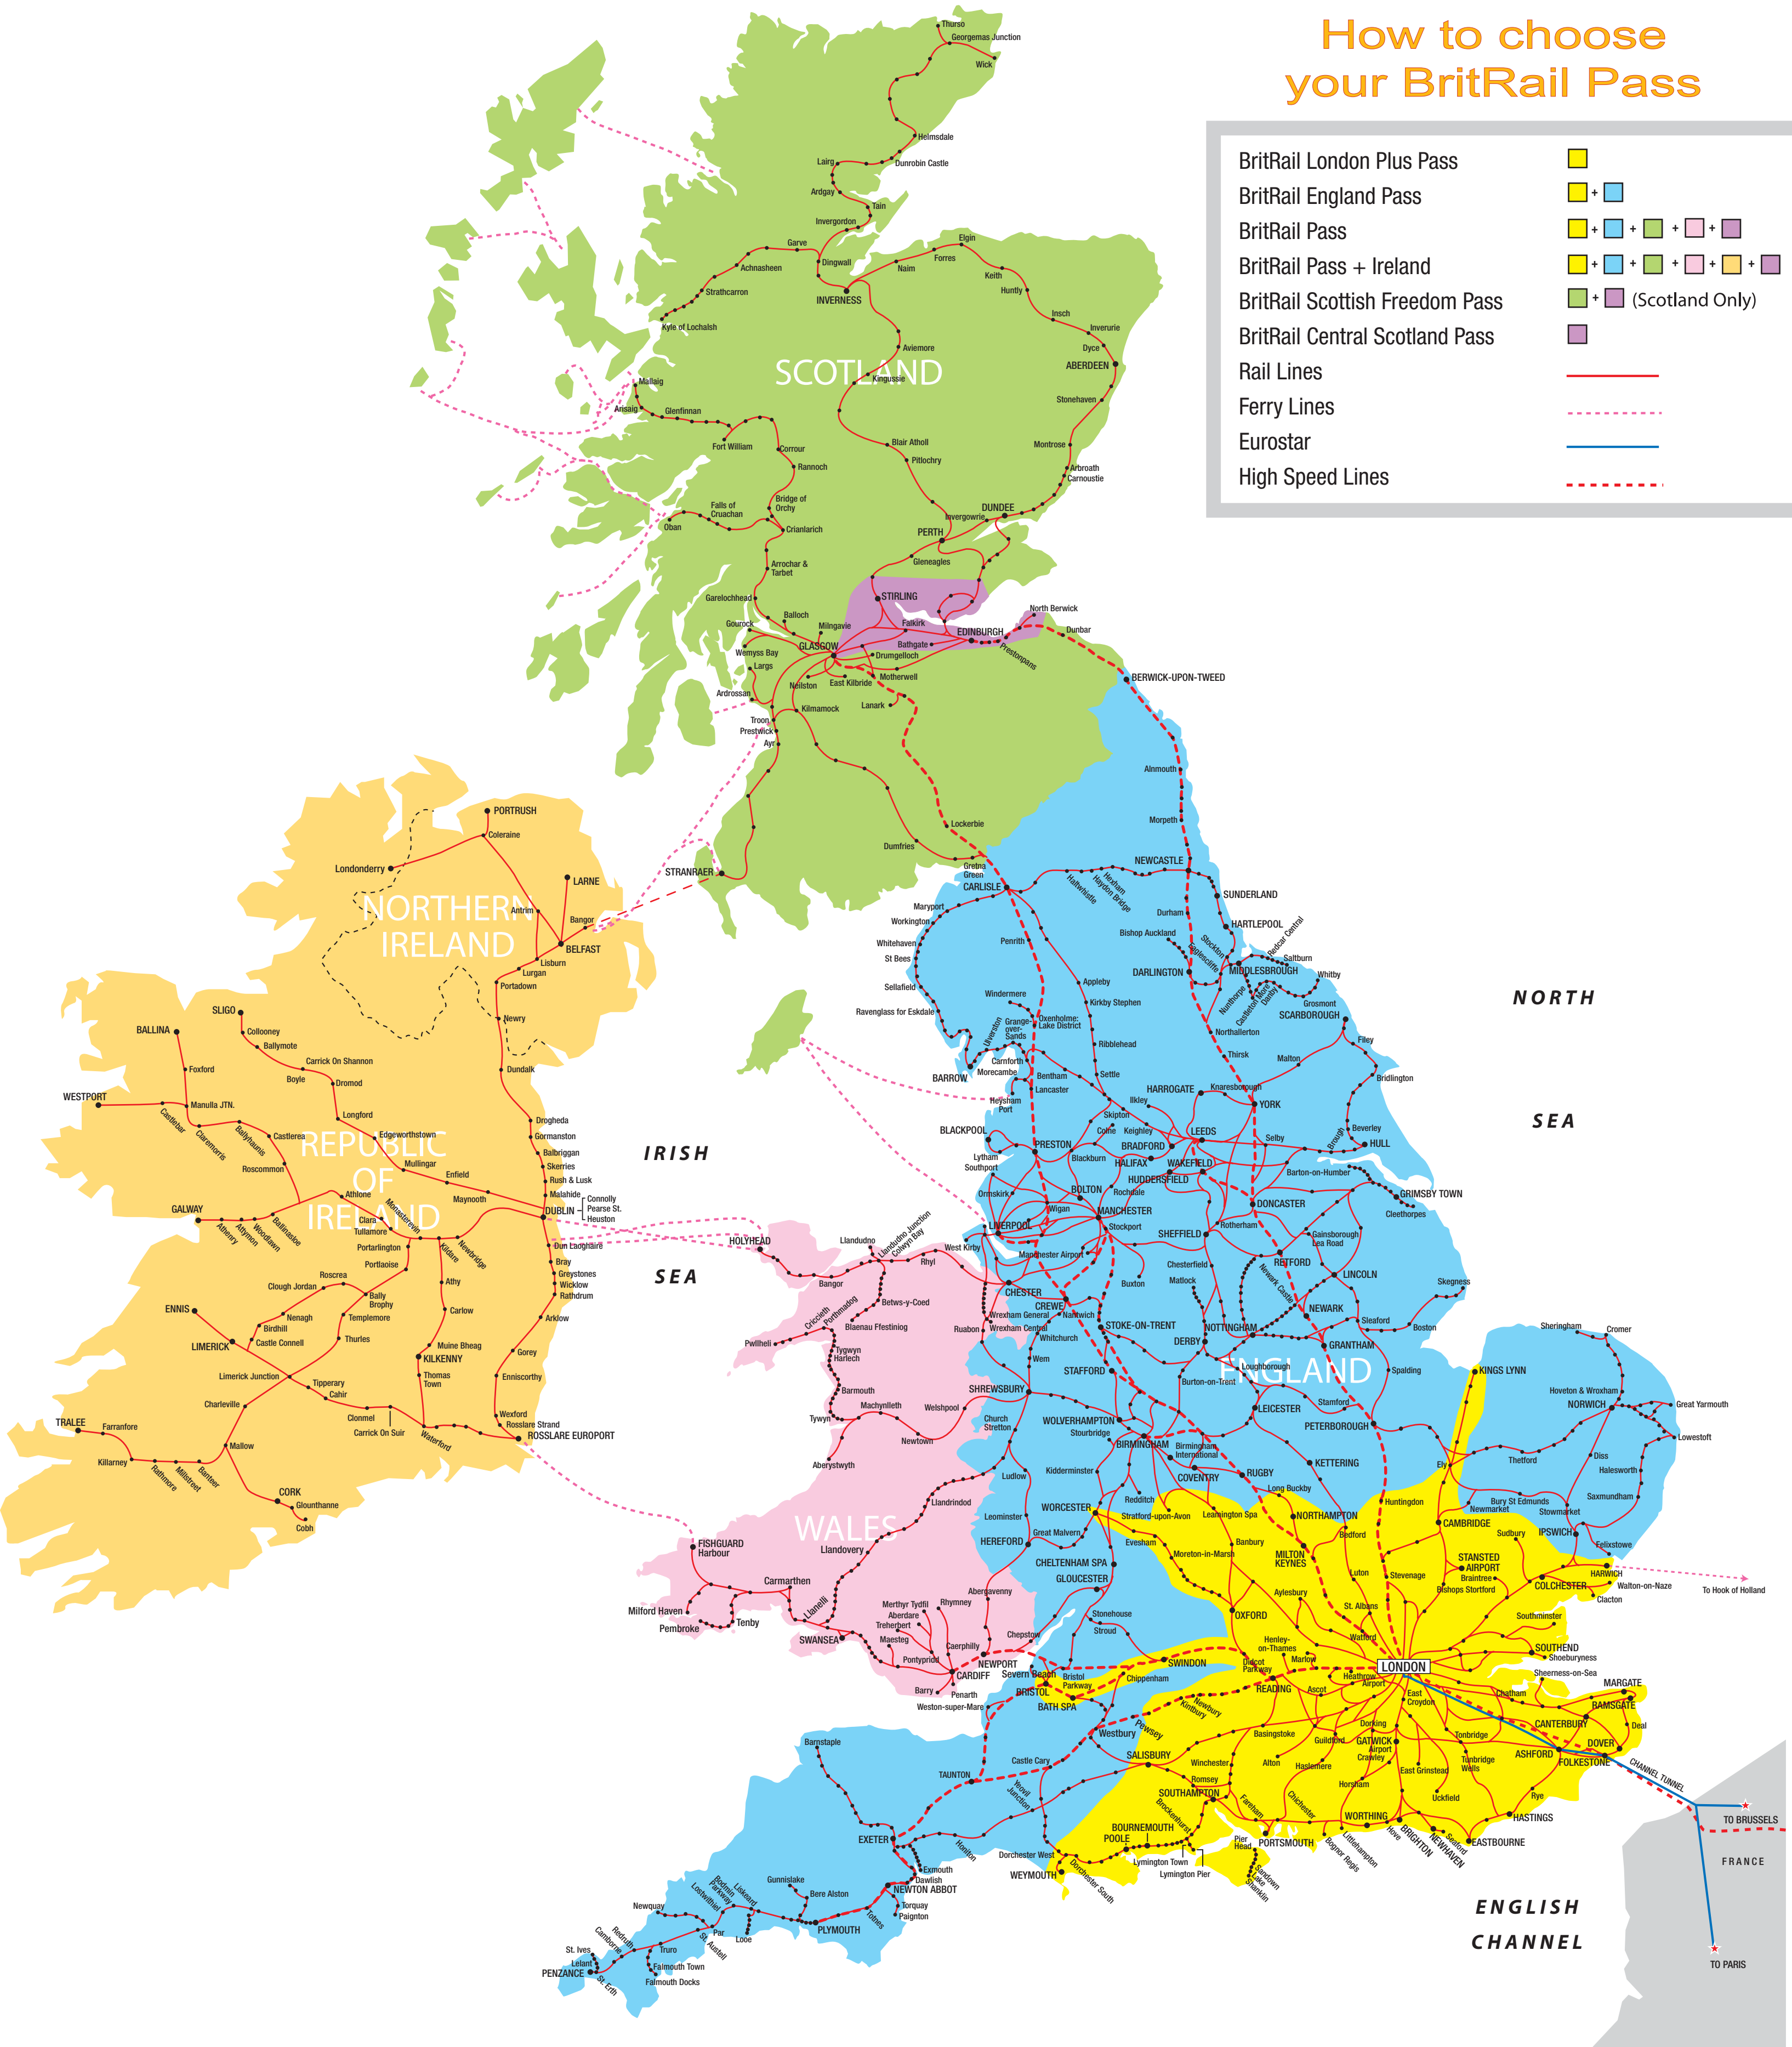

How to choose your BritRail Pass

BritRail London Plus Pass	
BritRail England Pass	
BritRail Pass	
BritRail Pass + Ireland	
BritRail Scottish Freedom Pass	
BritRail Central Scotland Pass	
Rail Lines	
Ferry Lines	
Eurostar	
High Speed Lines	

NORTH

SEA

IRISH

SEA

WALES

ENGLAND

ENGLISH CHANNEL

FRANCE

TO BRUSSELS

TO PARIS